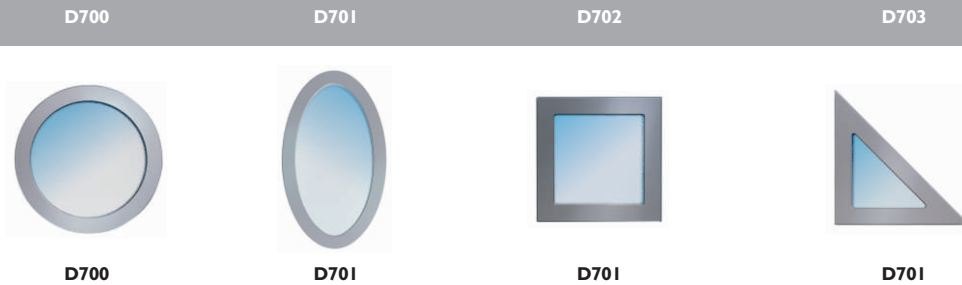

## DESIGN WINDOWS

For Topstyle

Outer frame dimensions  
(frame 40mm)