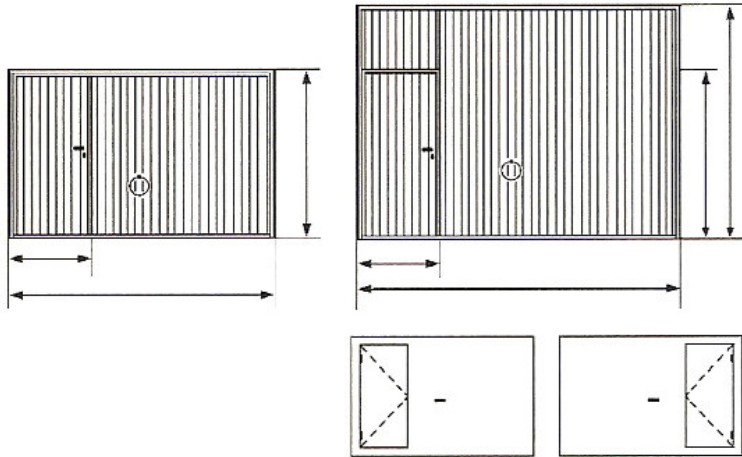

Installation dimensions pasdoor

Prominent

Fully galvanized, branded with a double baked plastic coating in case of all 10 standard colours, with black plastic handle with backplate, Pasdoor with black plastic door latch

Passdoor dimensions

Installation dimensions in mm

Height

Width

Door heights up to 2500 mm

as door

885

Door heights above 2500 mm