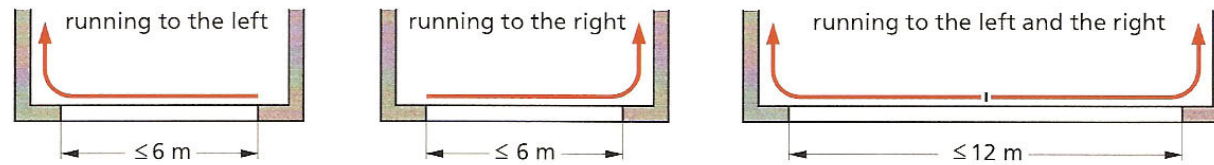

Installation dimensions

Running-in sides

Curve types

Portman Doors Limited
 Unit 3, Bradshaw Works, Printers Lane,
 Bradshaw, Bolton BL2 3DW
 Tel: 01204 699521 Fax: 01204 669094

Title:
 General Arrangement Details for
 Normstahl Side Sliding Sectional
 Doors

Client:

Site

Date:

Scale:
 NTS

Drawing No:

PDL/SIDE SEC/A