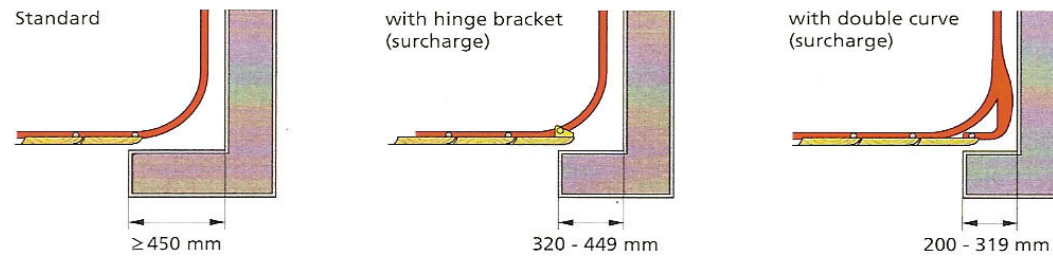

Installation dimensions

Running-in sides

Curve types

Portman Doors Limited
 Unit 3, Bradshaw Works, Printers Lane,
 Bradshaw, Bolton BL2 3DW
 Tel: 01204 699521 Fax: 01204 669094

Title:
 General Arrangement Details for
 Normstahl Side Sliding Sectional
 Doors

Client:

Site

Date:

Scale:
 NTS

Drawing No:

PDL/SIDE SEC/A