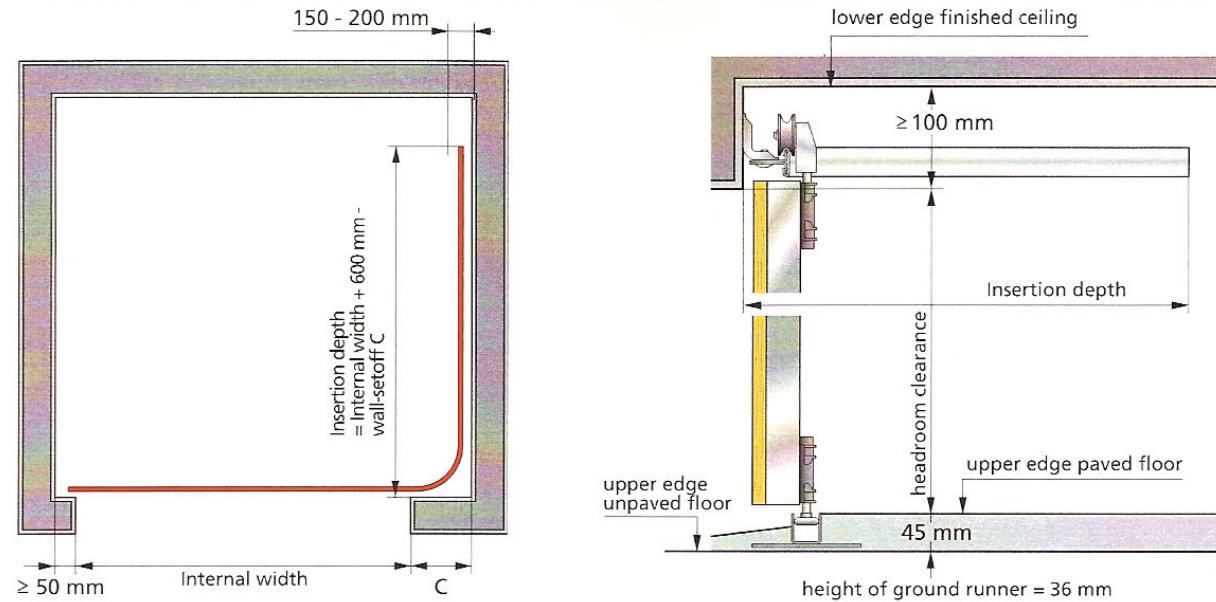

Installation dimensions

Running-in sides

Curve types

Portman Doors Limited
 Unit 3, Bradshaw Works, Printers Lane,
 Bradshaw, Bolton BL2 3DW
 Tel: 01204 699521 Fax: 01204 669094

Title:
 General Arrangement Details for
 Normstahl Side Sliding Sectional
 Doors

Client:

Site

Date:

Scale:
 NTS

Drawing No:

PDL/SIDE SEC/A