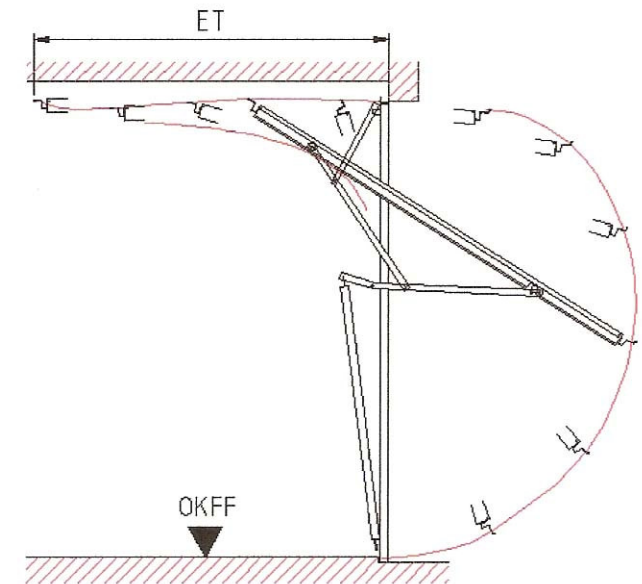

All dimensions in mm

- LFM = finished clear dimensions
- ZLB = clear width door cases
- ZLH = clearance height door cases
- ET = Insertion depth
- OKFF = upper edge paved floor
- DH = headroom
- A = width lateral door case
- B = height lintel door case

Installation behind the wall-returns

Installation between the wall-returns

Installation without ground threshold

lateral door case    lintel door case

Without ceiling runners

<p><b>Portman Doors Limited</b>          Unit 3 Bradshaw Works, Printers Lane,          Bradshaw, Bolton BL2 3DW          Tel: 01204 699521 Fax: 01204 669094</p>	<p>Title:          General Arrangement Details for          Normstahl Up and Over Doors</p>	Client:	Date:	<p>Drawing No:  <b>PDL/UP OVER/A</b></p>
		Site:	Scale: NTS	