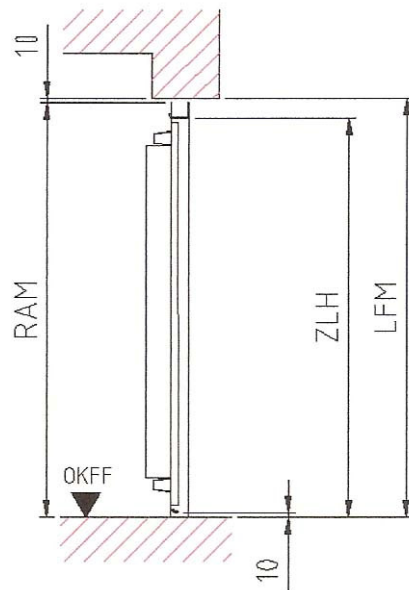

All dimensions in mm

- LFM = finished clear dimensions
- ZLB = clear width door cases
- ZLH = clearance height door cases
- ET = Insertion depth
- OKFF = upper edge paved floor
- DH = headroom
- A = width lateral door case
- B = height lintel door case

Installation behind the wall-returns

Installation between the wall-returns

Installation without ground threshold

lateral door case    lintel door case

Without ceiling runners

<p><b>Portman Doors Limited</b>          Unit 3 Bradshaw Works, Printers Lane,          Bradshaw, Bolton BL2 3DW          Tel: 01204 699521 Fax: 01204 669094</p>	<p>Title:          General Arrangement Details for          Normstahl Up and Over Doors</p>	Client:	Date:	<p>Drawing No:  <b>PDL/UP OVER/A</b></p>
		Site:	Scale: NTS	