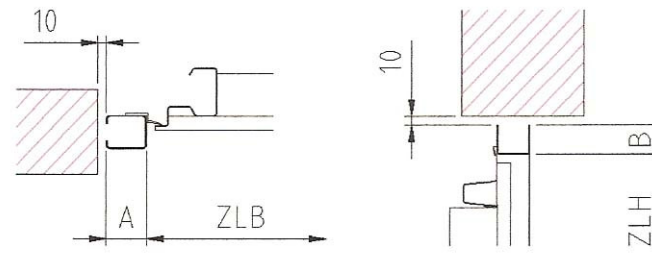

All dimensions in mm

- LFM = finished clear dimensions
- ZLB = clear width door cases
- ZLH = clearance height door cases
- ET = Insertion depth
- OKFF = upper edge paved floor
- DH = headroom
- A = width lateral door case
- B = height lintel door case

Installation behind the wall-returns

Installation between the wall-returns

Installation without ground threshold

lateral door case    lintel door case

Without ceiling runners

<p><b>Portman Doors Limited</b>          Unit 3 Bradshaw Works, Printers Lane,          Bradshaw, Bolton BL2 3DW          Tel: 01204 699521 Fax: 01204 669094</p>	<p>Title:          General Arrangement Details for          Normstahl Up and Over Doors</p>	Client:	Date:	<p>Drawing No:  <b>PDL/UP OVER/A</b></p>
		Site:	Scale: NTS	