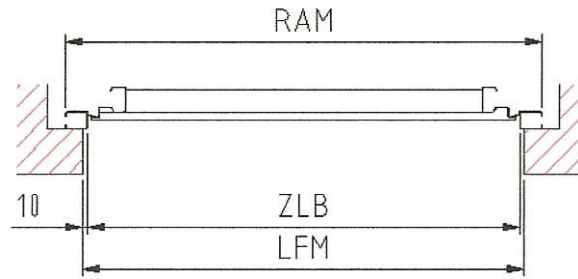

All dimensions in mm

- LFM = finished clear dimensions
- ZLB = clear width door cases
- ZLH = clearance height door cases
- ET = Insertion depth
- OKFF = upper edge paved floor
- DH = headroom
- A = width lateral door case
- B = height lintel door case

Installation behind the wall-returns

Installation between the wall-returns

Installation without ground threshold

lateral door case    lintel door case

Without ceiling runners

<p><b>Portman Doors Limited</b>          Unit 3 Bradshaw Works, Printers Lane,          Bradshaw, Bolton BL2 3DW          Tel: 01204 699521 Fax: 01204 669094</p>	<p>Title:          General Arrangement Details for          Normstahl Up and Over Doors</p>	Client:	Date:	<p>Drawing No:  <b>PDL/UP OVER/A</b></p>
		Site:	Scale: NTS	