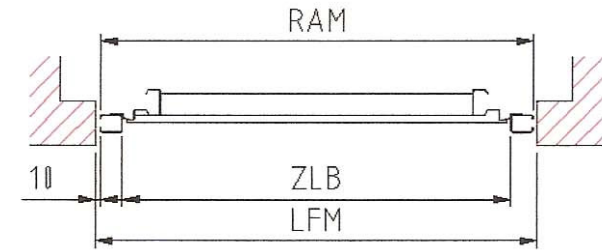

All dimensions in mm

- LFM = finished clear dimensions
- ZLB = clear width door cases
- ZLH = clearance height door cases
- ET = Insertion depth
- OKFF = upper edge paved floor
- DH = headroom
- A = width lateral door case
- B = height lintel door case

Installation behind the wall-returns

Installation between the wall-returns

Installation without ground threshold

lateral door case    lintel door case

Without ceiling runners

<p><b>Portman Doors Limited</b>          Unit 3 Bradshaw Works, Printers Lane,          Bradshaw, Bolton BL2 3DW          Tel: 01204 699521 Fax: 01204 669094</p>	<p>Title:          General Arrangement Details for          Normstahl Up and Over Doors</p>	Client:	Date:	<p>Drawing No:  <b>PDL/UP OVER/A</b></p>
		Site:	Scale: NTS	